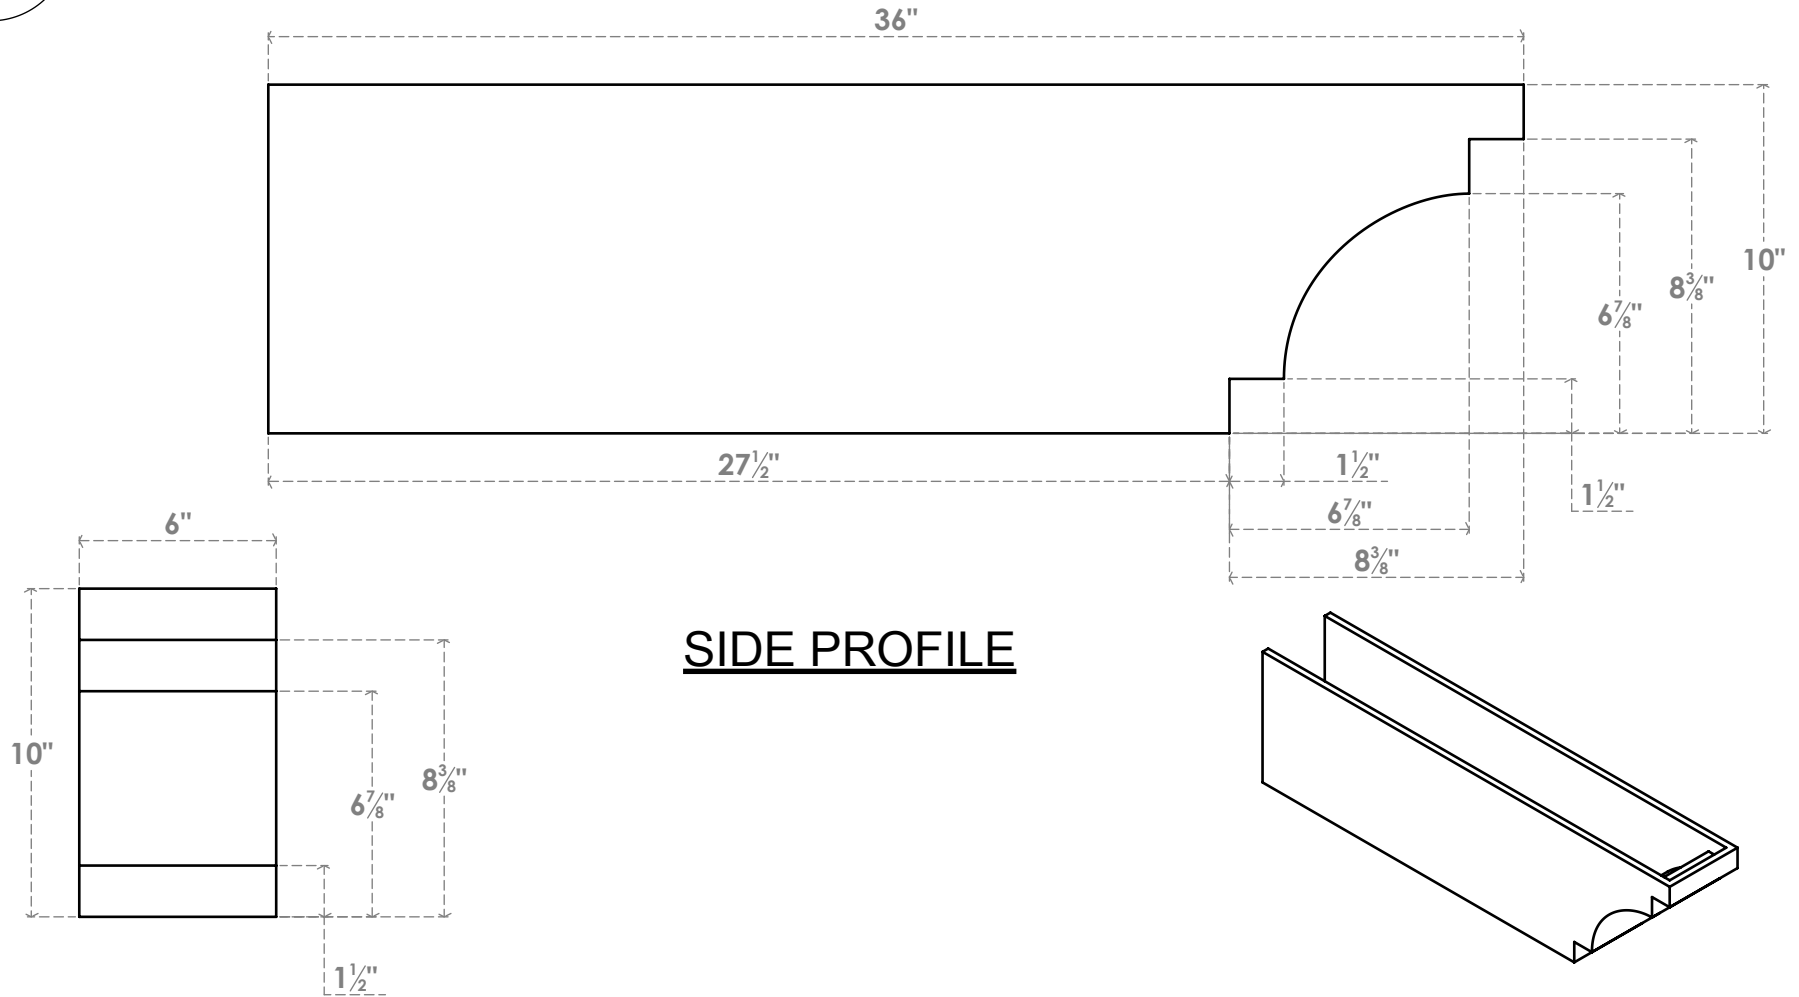

RFTP06X10X36MED

6"W X 10"H X 36"L MEDITERRANEAN ARCHITECTURAL GRADE PVC RAFTER TAIL

FRONT PROFILE

SIDE PROFILE

ISOMETRIC

EKENA MILLWORK
 2300 WEST MAIN ST.
 CLARKSVILLE, TX 75426
 TOLL FREE: 866-607-0453
 WWW.EKENAMILLWORK.COM